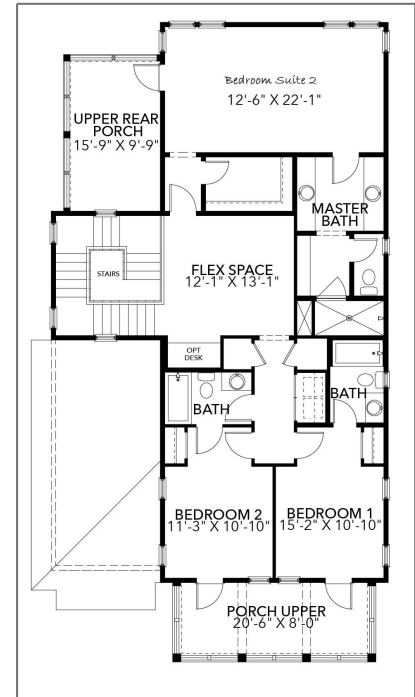

200 Siasconset Lane, Lot 3049, Inlet Beach

2,884 Sqft - 200 Siasconset Lane, Lot 3049, Inlet Beach

Basic Details

Price:	\$3,196,675
Bedrooms:	4
Bathrooms:	4
Half Bathrooms:	1
Square Footage:	2,884 Sqft
Year Built:	2021