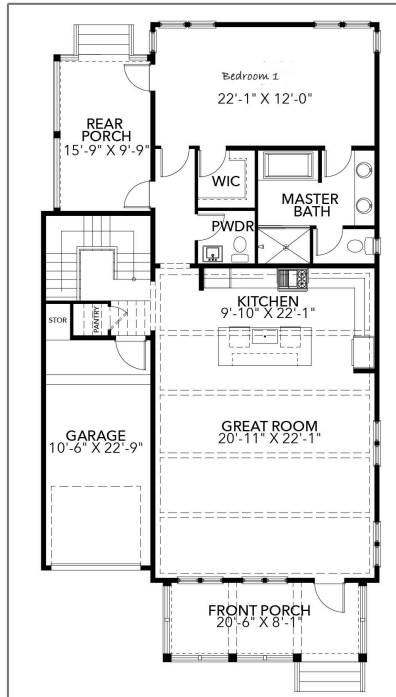

200 Siasconset Lane, Lot 3049, Inlet Beach

2,884 Sqft - 200 Siasconset Lane, Lot 3049, Inlet Beach

Basic Details

Price:	\$3,196,675
Bedrooms:	4
Bathrooms:	4
Half Bathrooms:	1
Square Footage:	2,884 Sqft
Year Built:	2021